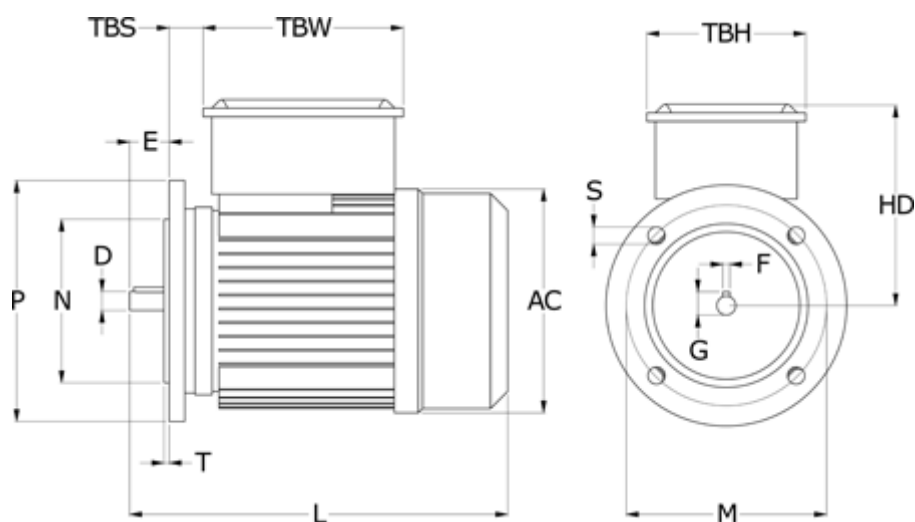

Data Sheet

Article number: 25055664109

Description: Kleedrive MY802-6 0.55kw 900 rpm
1x230V 50HZ IP55 B5

Measures

AA = 160	K = 10x13	TBS = 31.75
AC = 163	L = 290	TBW = 140.5
AD = 226	M = 165	
D = 19	N = 130	
E = 40	P = 200	
F = 6	S = 12	
G = 15.5	T = 3.5	
HD = 146	TBH = 110.5	